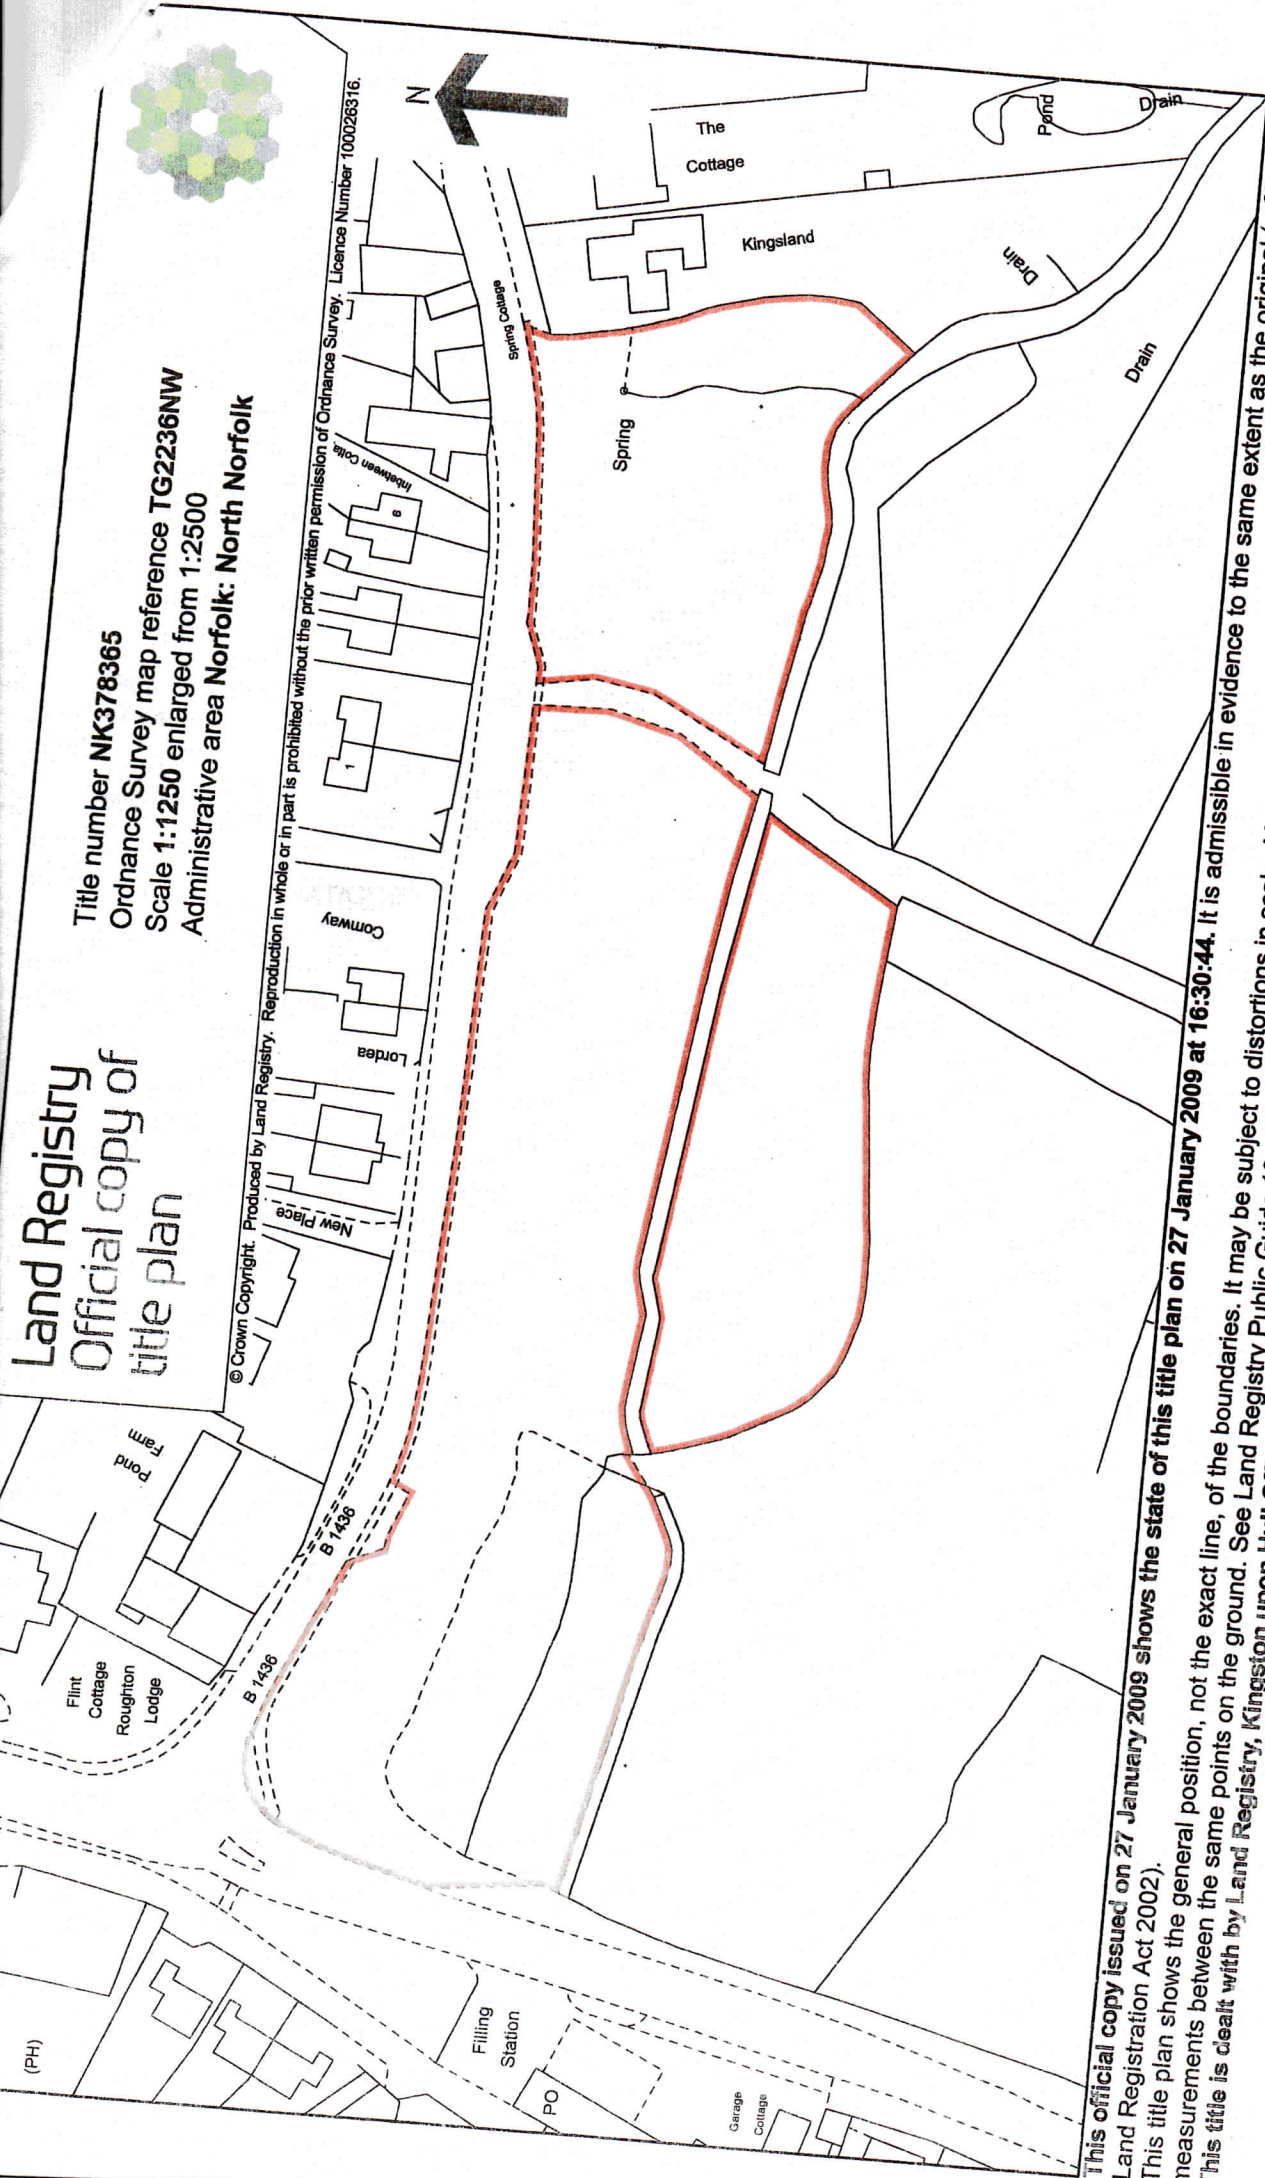

Land Registry
Official copy of
title plan

Title number NK378365
Ordnance Survey map reference TG2236NW
Scale 1:1250 enlarged from 1:2500
Administrative area Norfolk: North Norfolk

© Crown Copyright. Produced by Land Registry. Reproduction in whole or in part is prohibited without the prior written permission of Ordnance Survey. Licence Number 100026316.

This official copy issued on 27 January 2009 shows the state of this title plan on 27 January 2009 at 16:30:44. It is admissible in evidence to the same extent as the original (s.67 Land Registration Act 2002).
This title plan shows the general position, not the exact position, of the boundaries. It may be subject to distortions in scale. Measurements scaled from this plan may not match measurements between the same points on the ground. See Land Registry Public Guide 19 - Title Plans and Boundaries.
This title is dealt with by Land Registry, Kingston upon Hull Office.